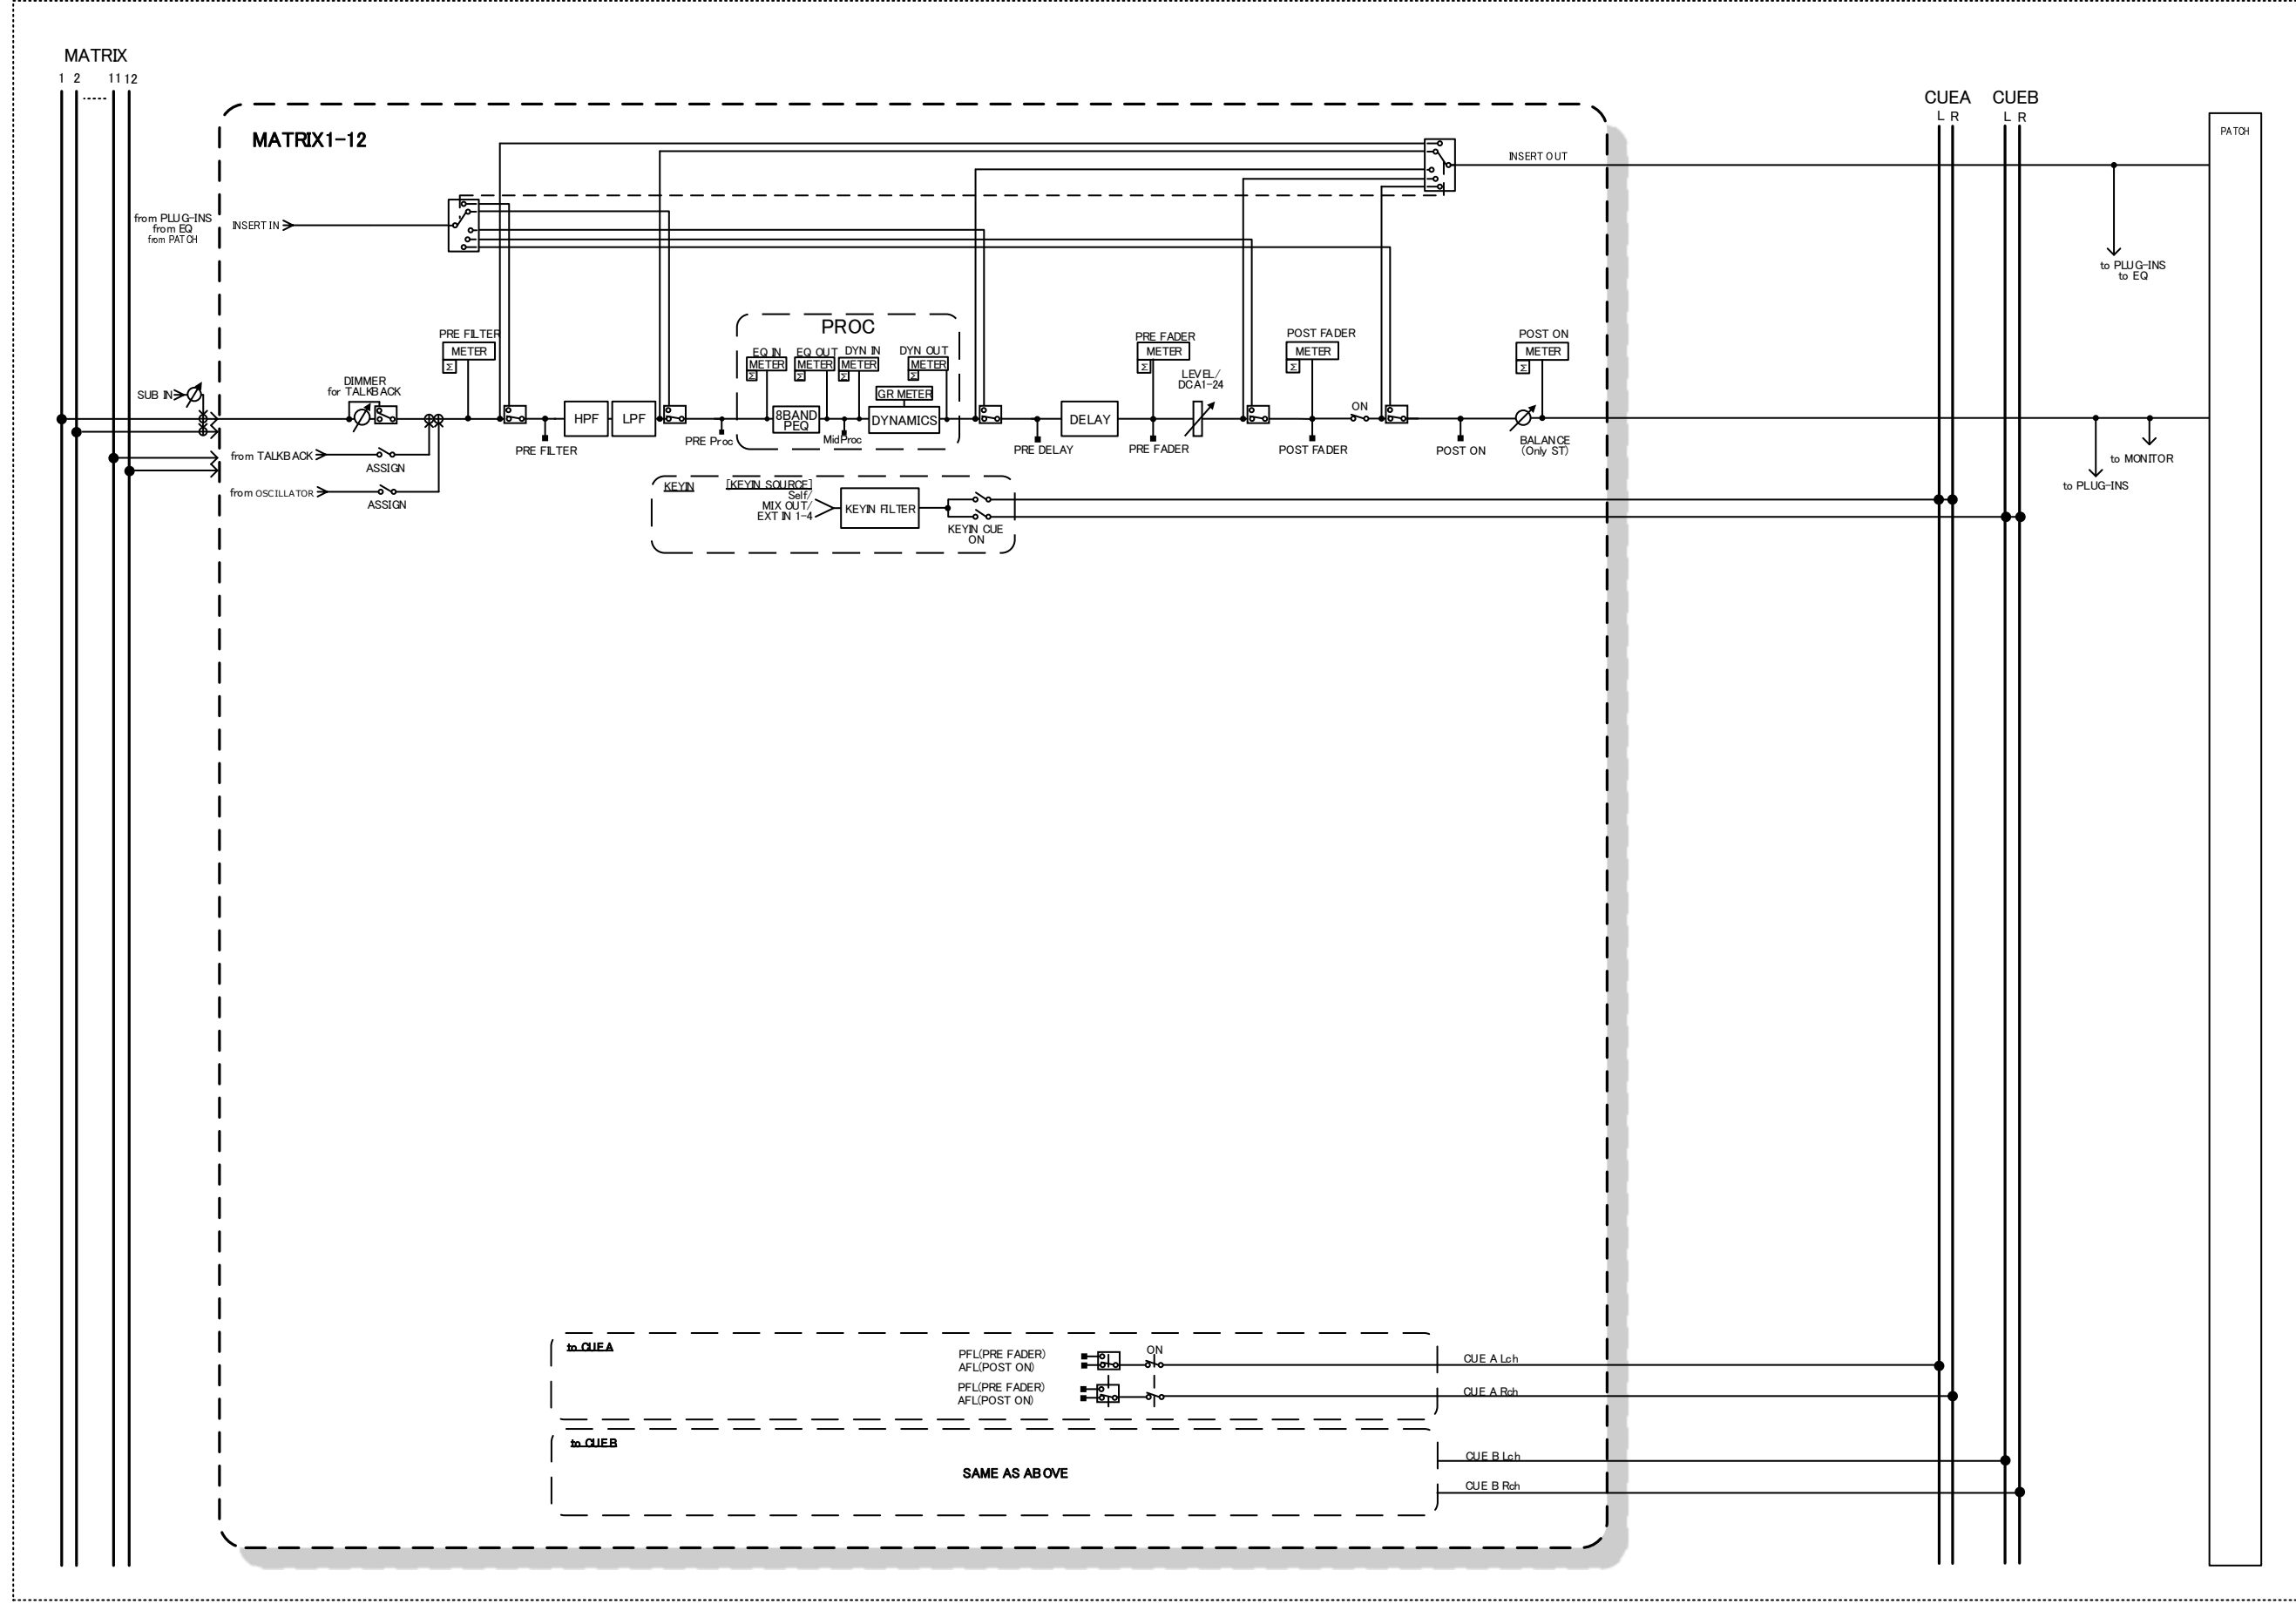

DIGITAL MIXING CONSOLE

DM7

DM7 COMPACT

Block Diagram

Yamaha Pro Audio global website
<https://www.yamahaproaudio.com/>
Yamaha Downloads
<https://download.yamaha.com/>