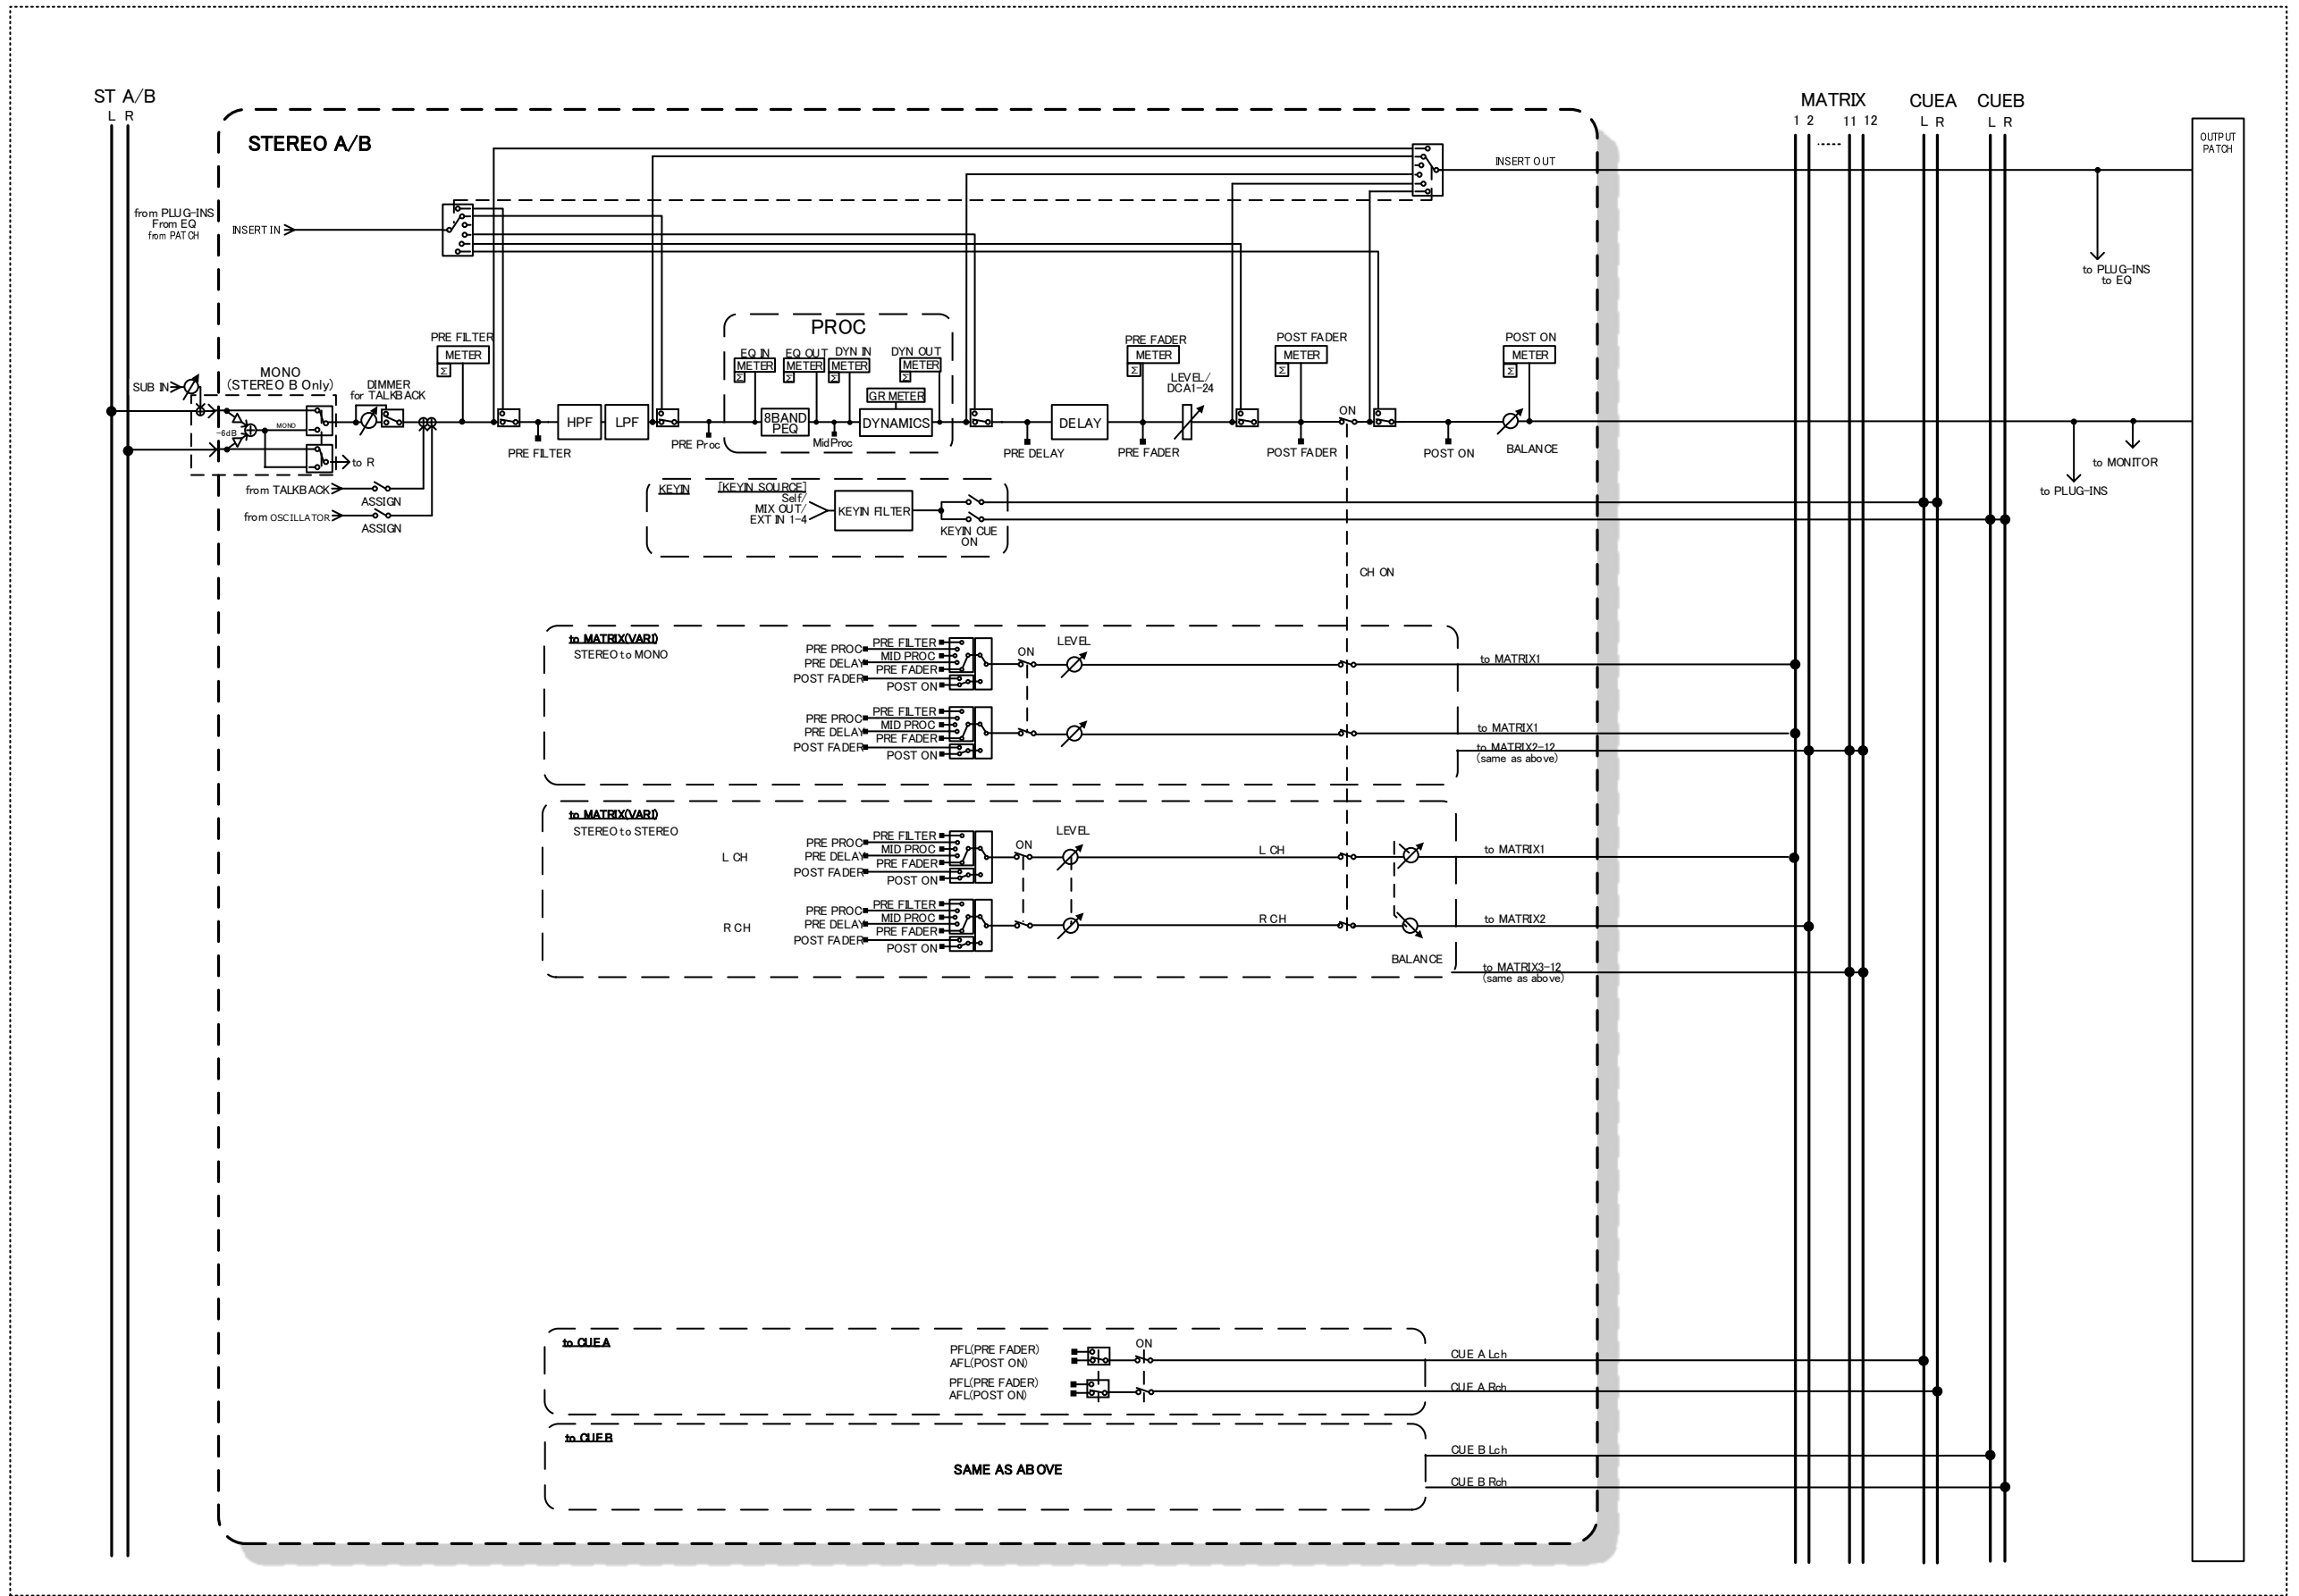

DIGITAL MIXING CONSOLE

DM7

DM7 COMPACT

Block Diagram

Yamaha Pro Audio global website
<https://www.yamahaproaudio.com/>
Yamaha Downloads
<https://download.yamaha.com/>