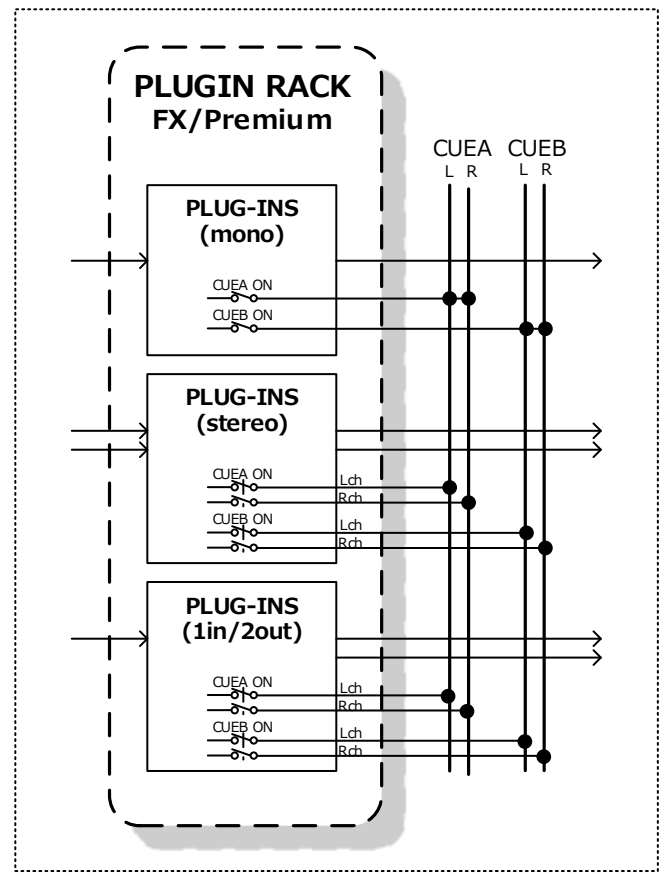

DIGITAL MIXING CONSOLE

DM7

DM7 COMPACT

Block Diagram

Yamaha Pro Audio global website
<https://www.yamahaproaudio.com/>
Yamaha Downloads
<https://download.yamaha.com/>