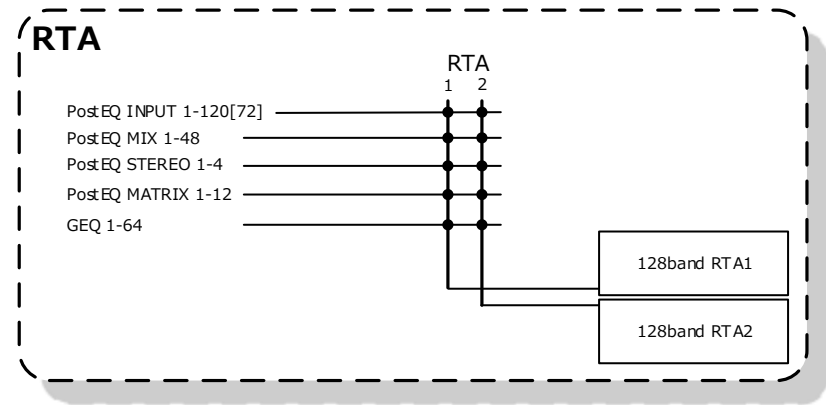

DIGITAL MIXING CONSOLE

DM7

DM7 COMPACT

Block Diagram

Yamaha Pro Audio global website
<https://www.yamahaproaudio.com/>
Yamaha Downloads
<https://download.yamaha.com/>