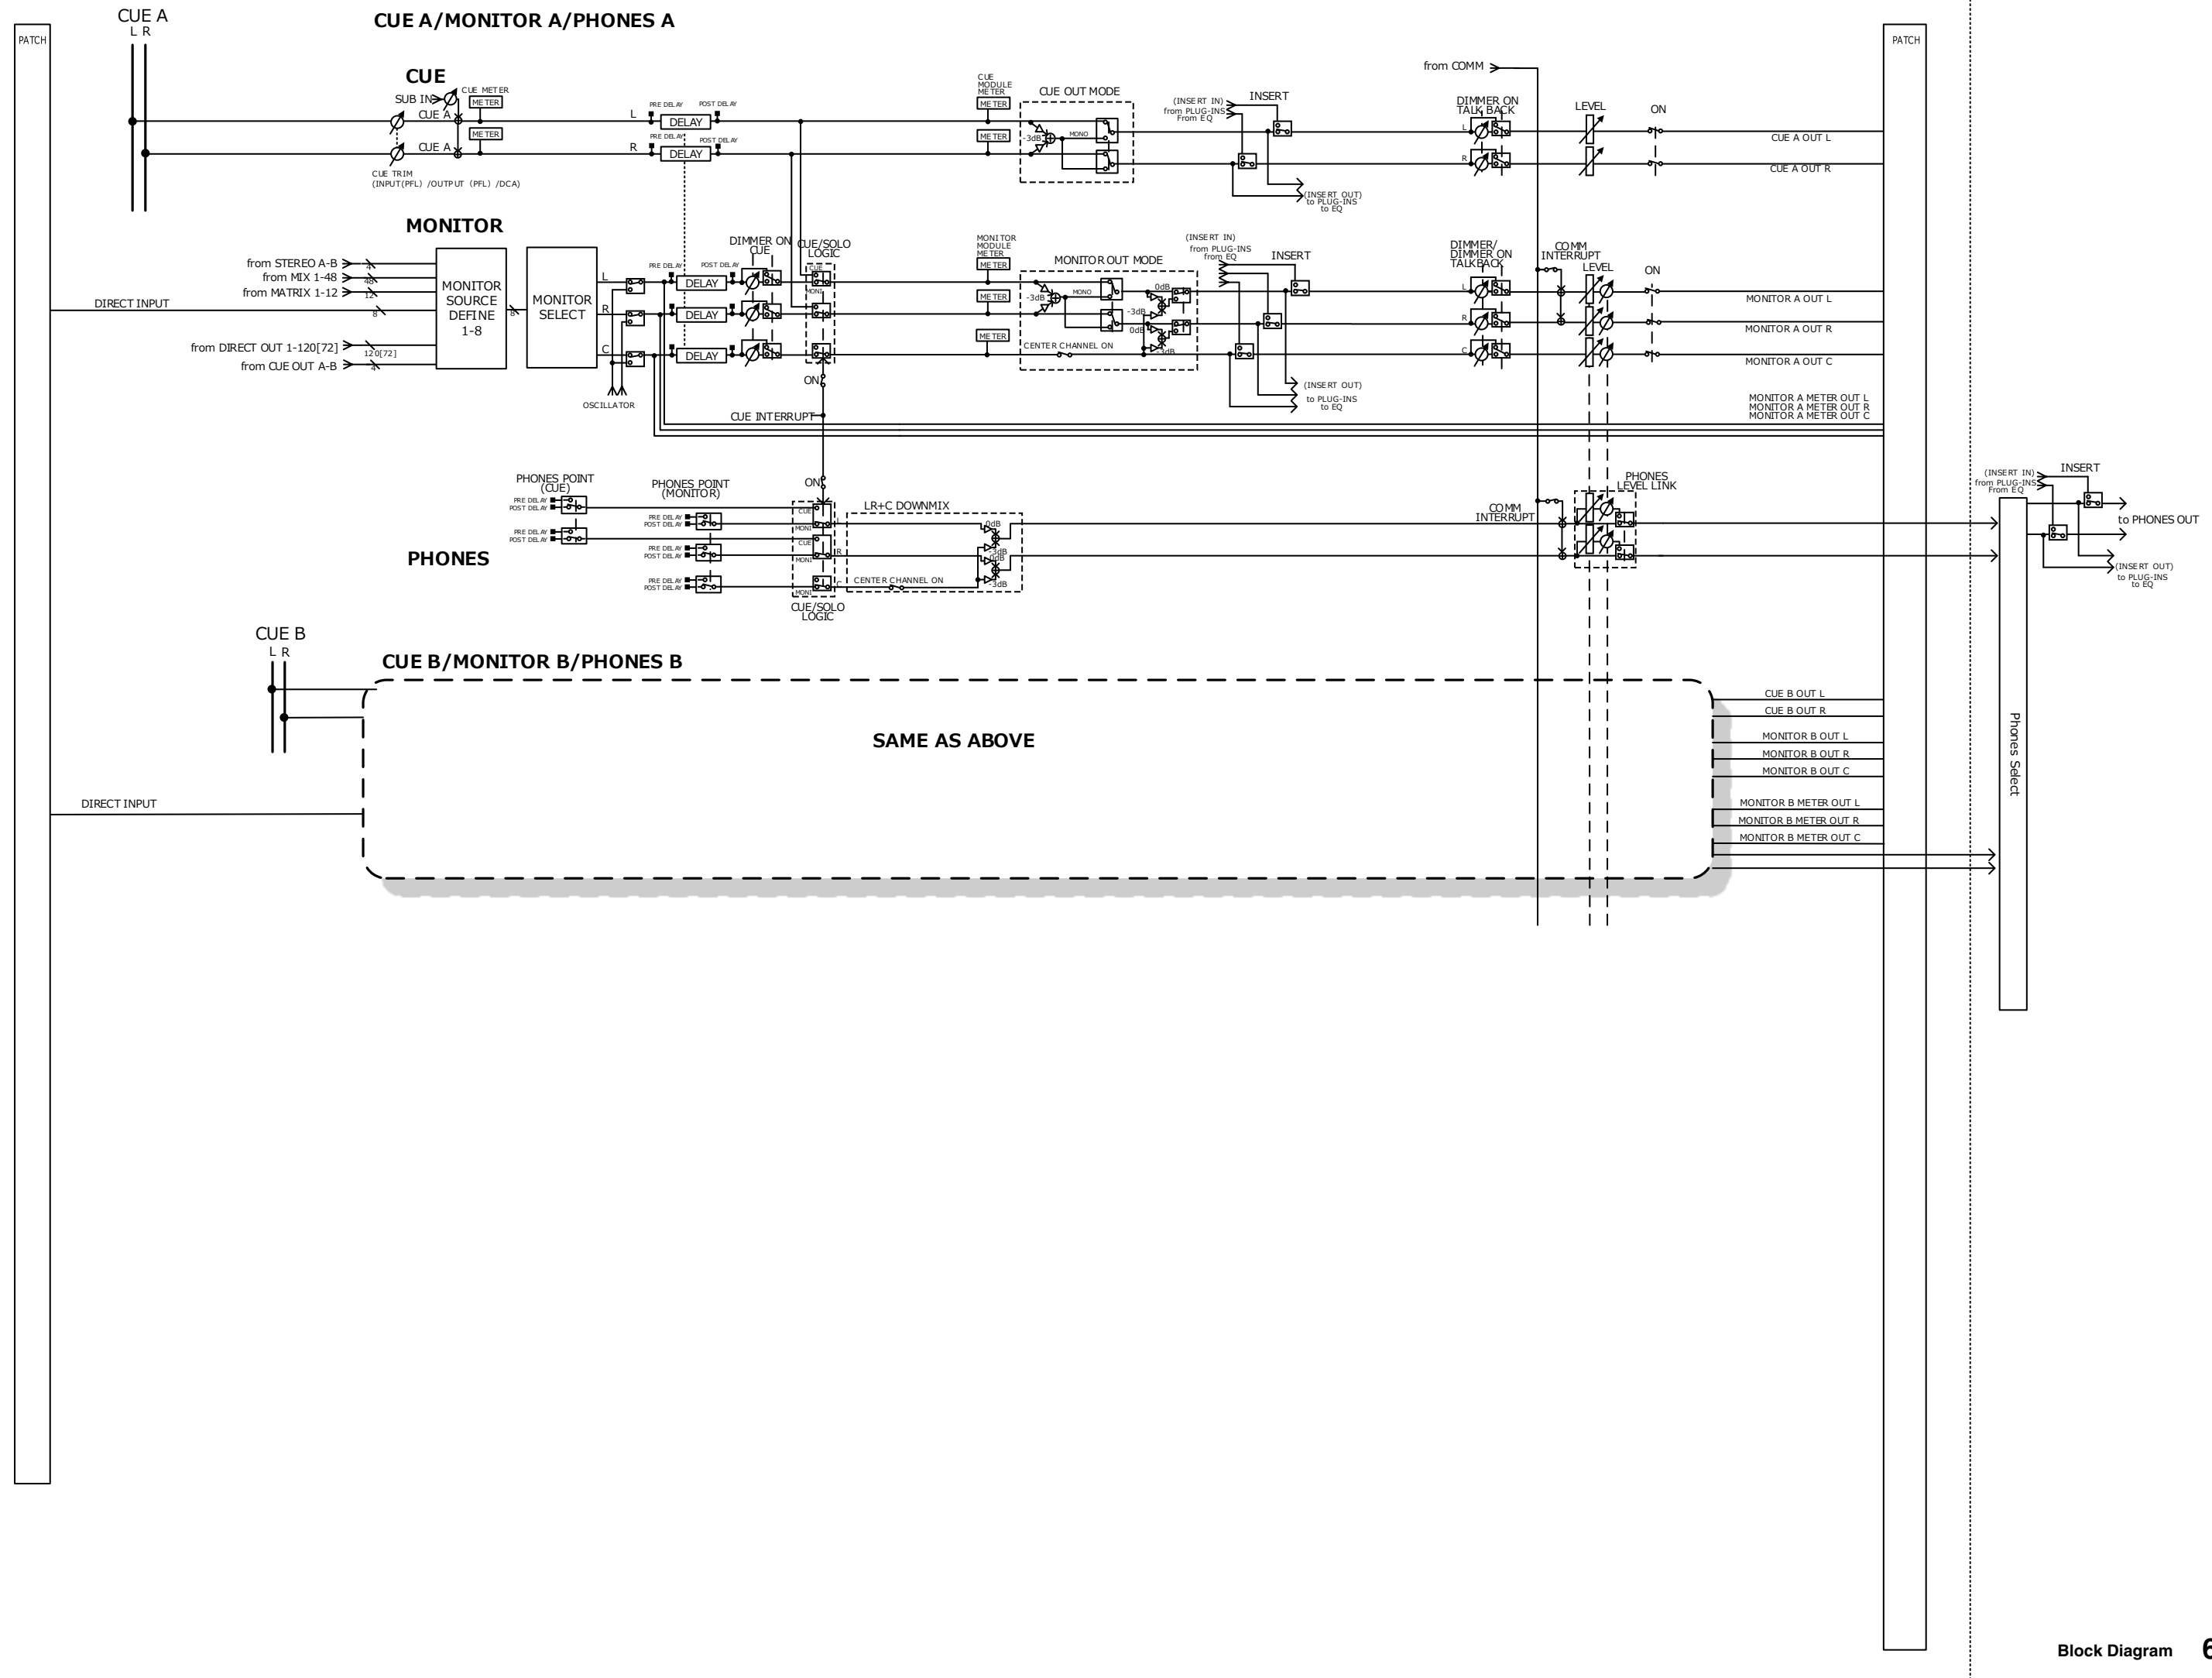

DIGITAL MIXING CONSOLE

DM7

DM7 COMPACT

Block Diagram

Yamaha Pro Audio global website
<https://www.yamahaproaudio.com/>
Yamaha Downloads
<https://download.yamaha.com/>