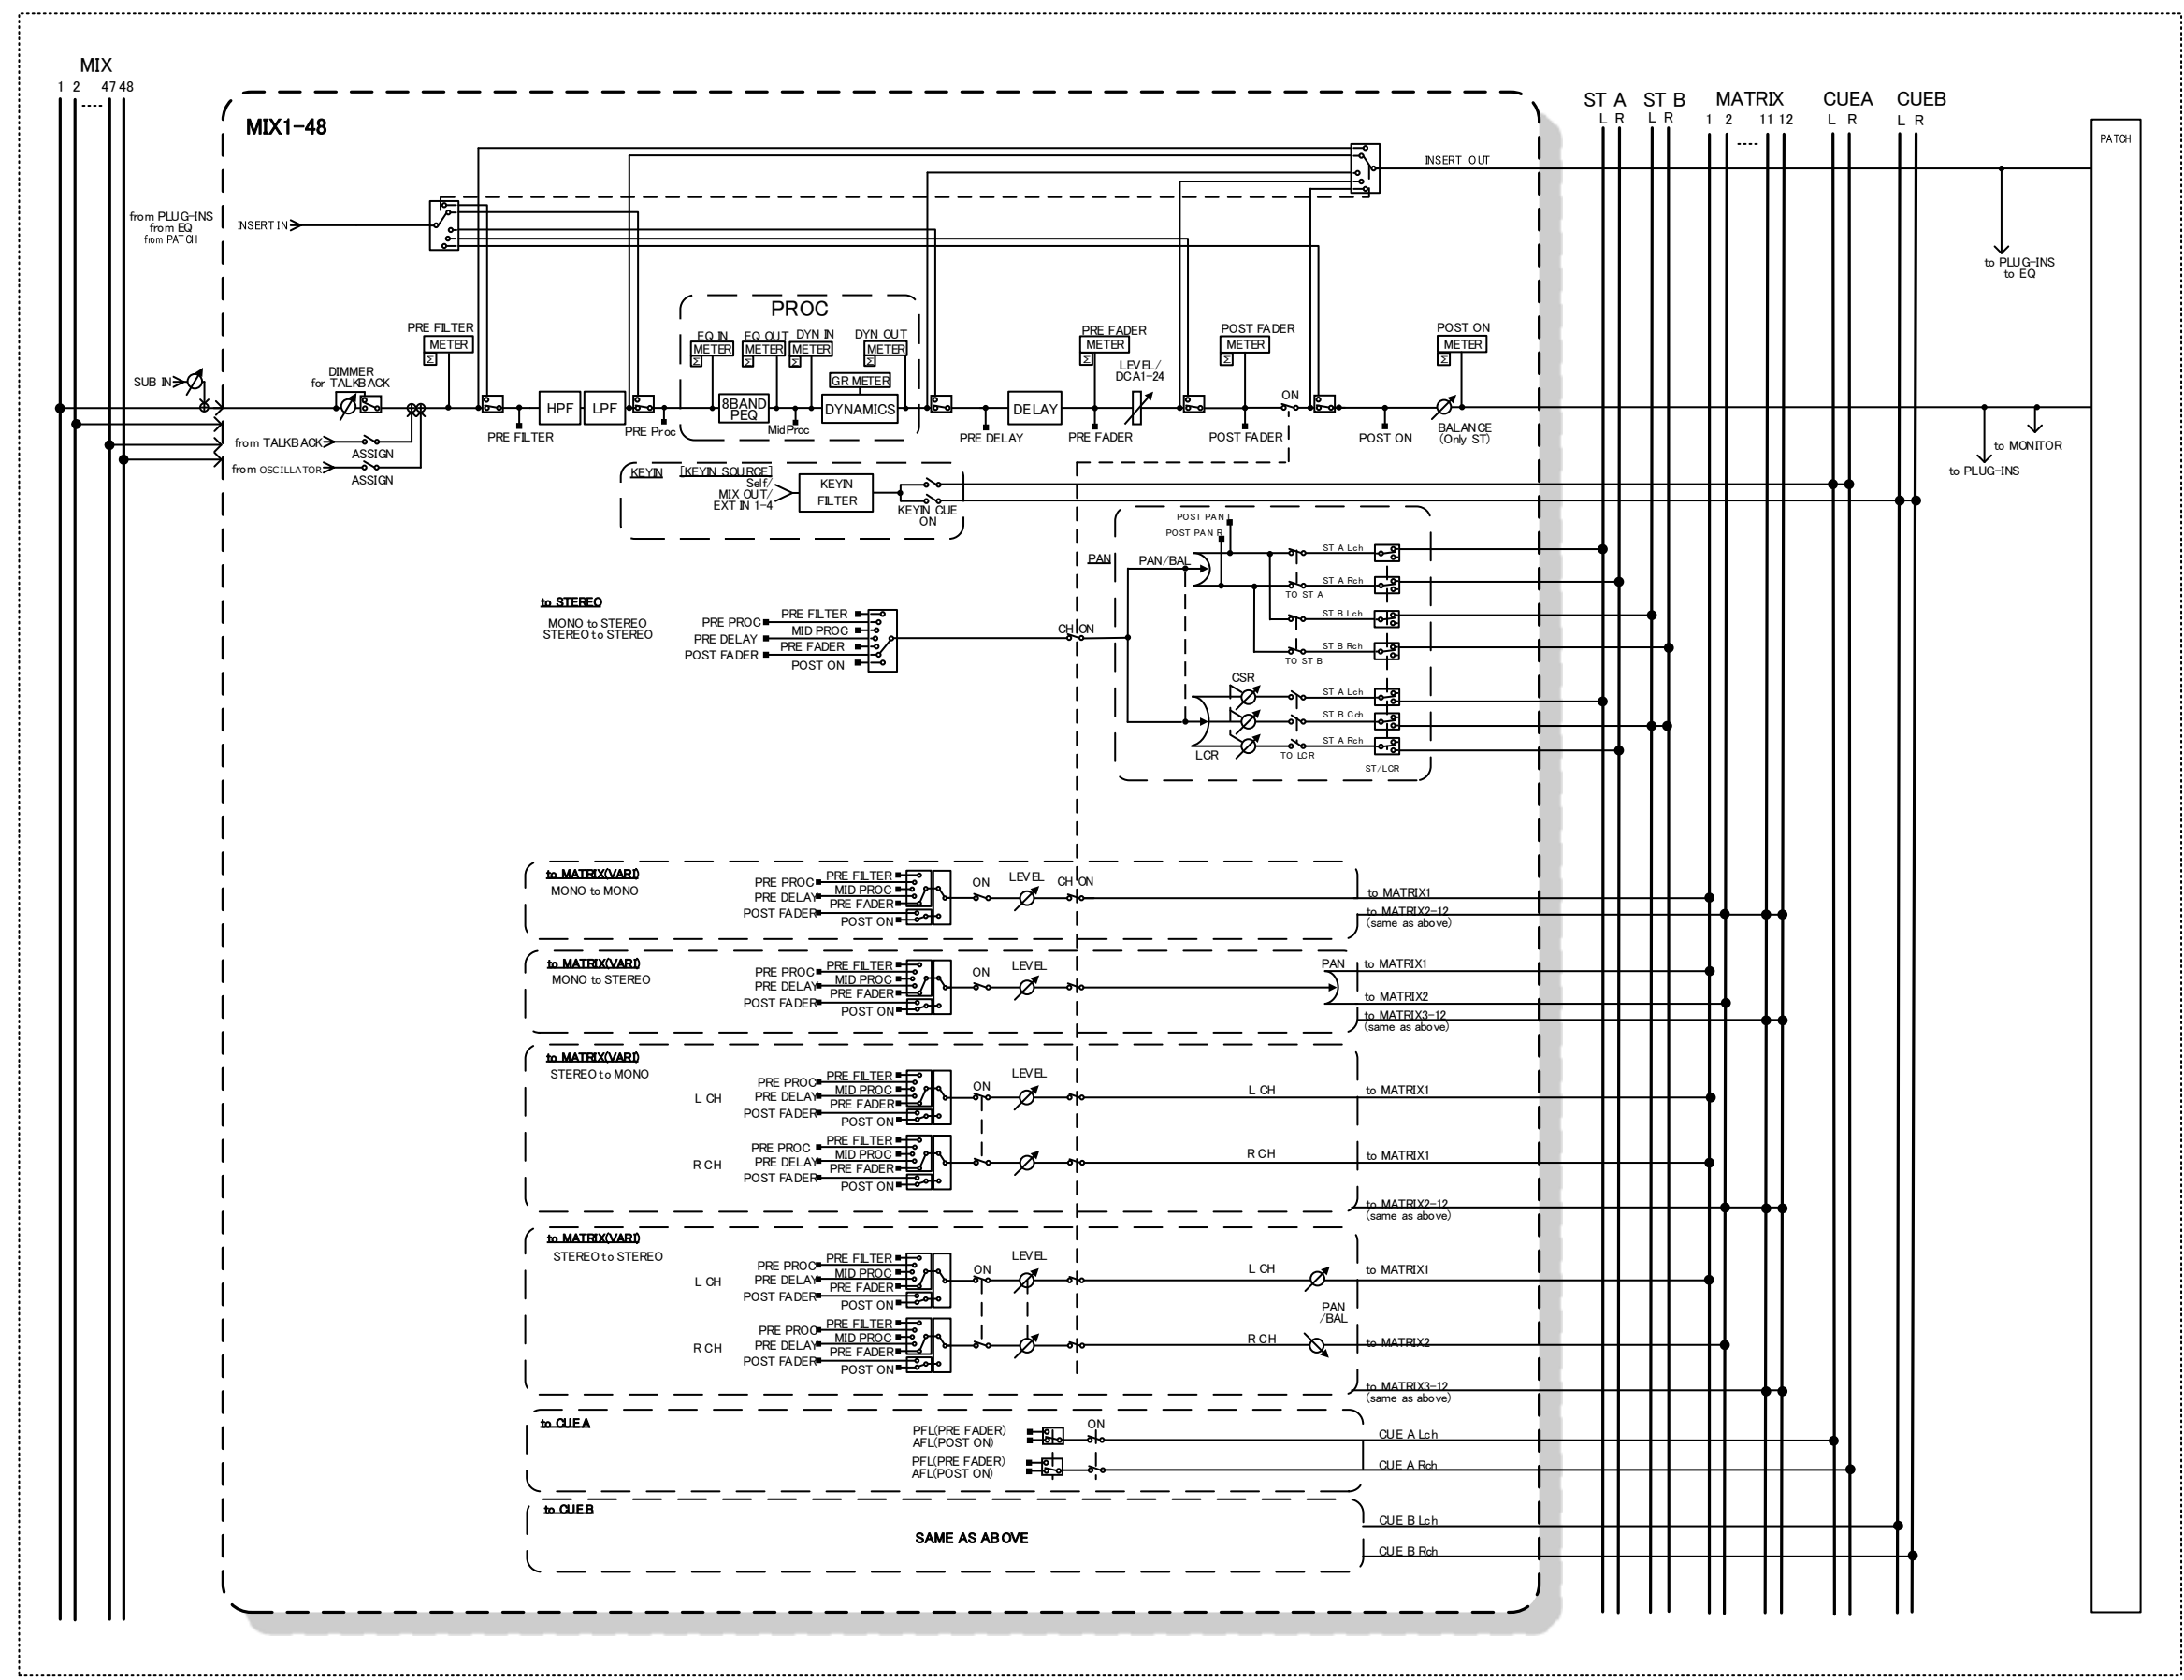

DIGITAL MIXING CONSOLE

DM7

DM7 COMPACT

Block Diagram

Yamaha Pro Audio global website
<https://www.yamahaproaudio.com/>
Yamaha Downloads
<https://download.yamaha.com/>