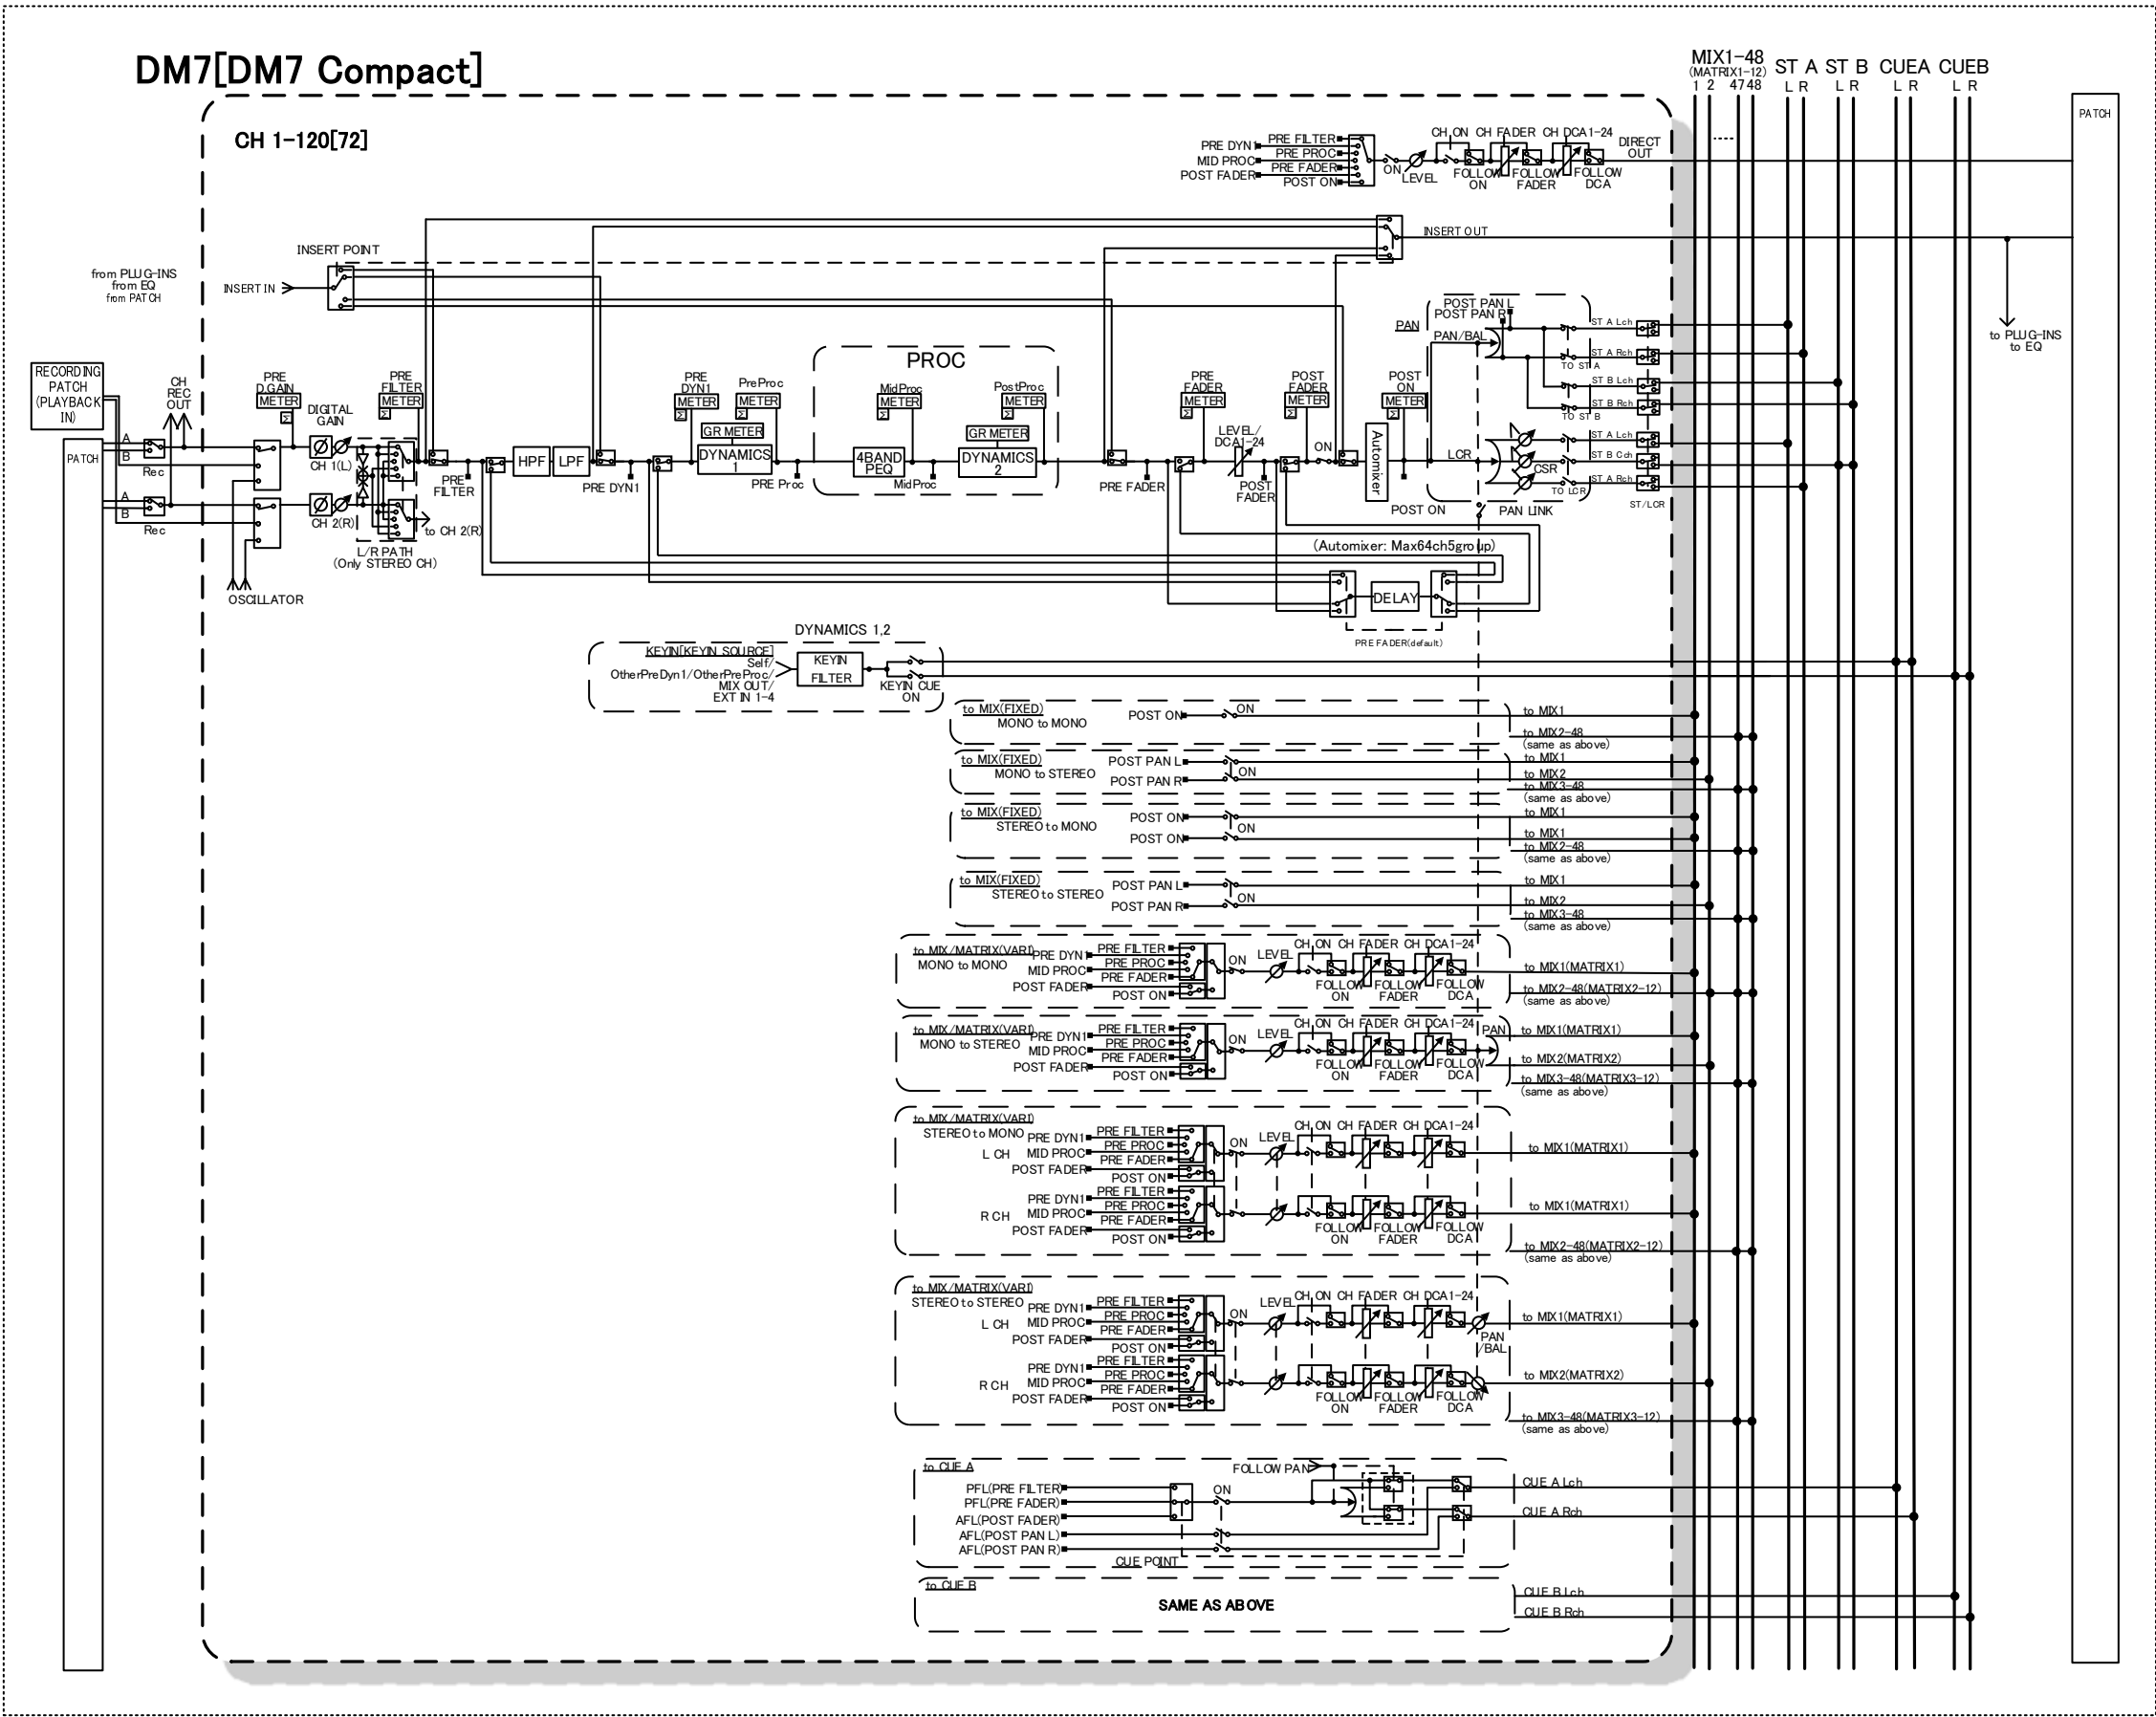

DIGITAL MIXING CONSOLE

DM7

DM7 COMPACT

Block Diagram

Yamaha Pro Audio global website
<https://www.yamahaproaudio.com/>
Yamaha Downloads
<https://download.yamaha.com/>